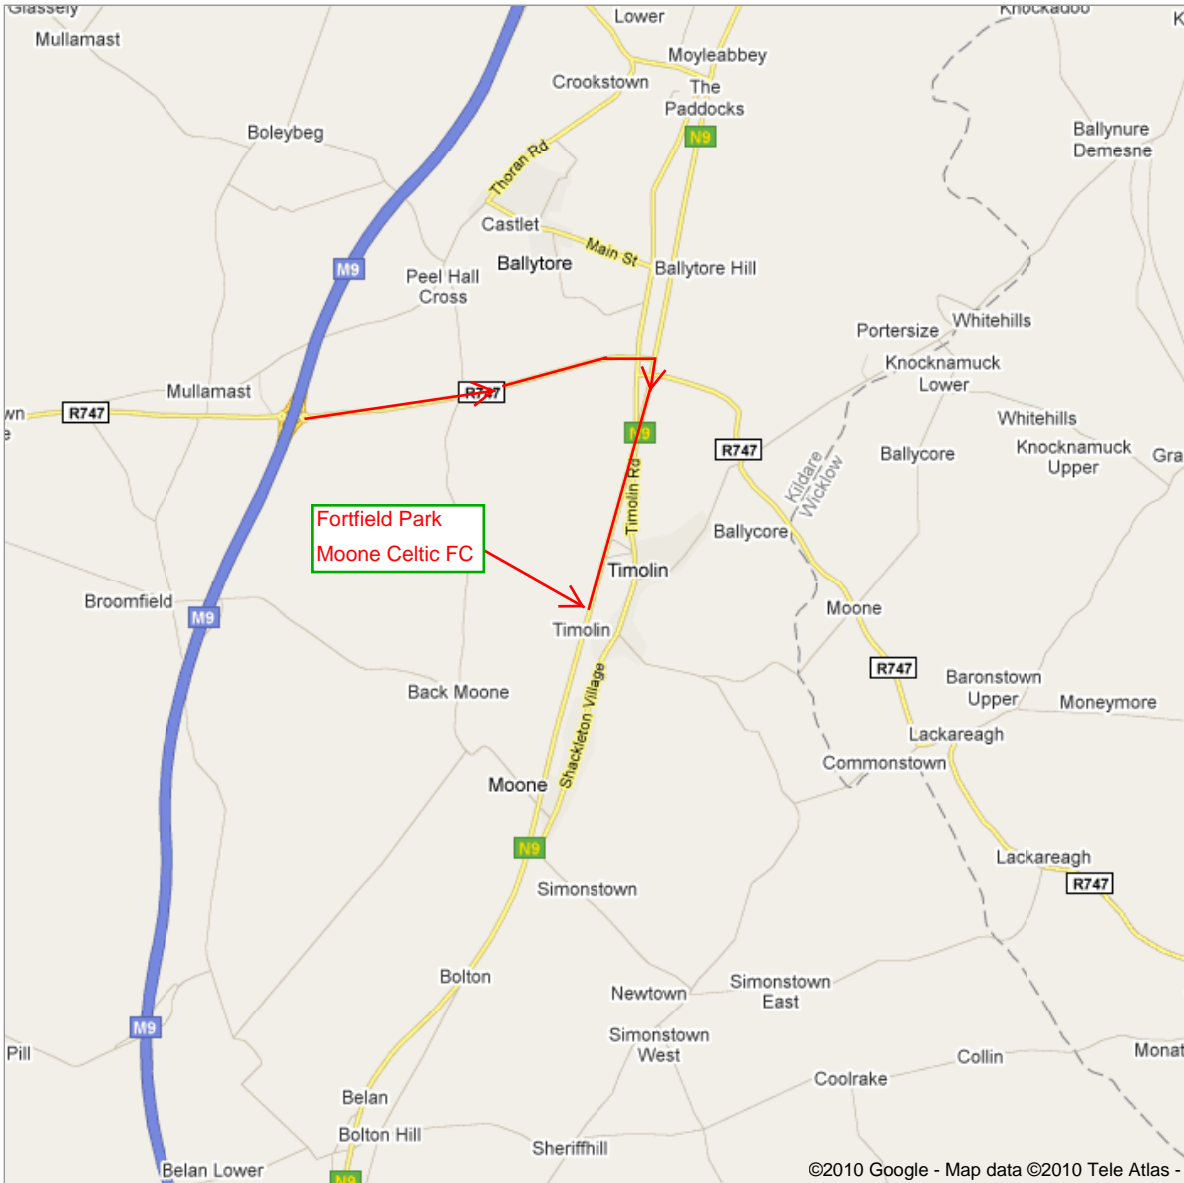

Notes Take the Ballytore exit off M9 motorway. Take left at roundabout and continue straight along this road until you come to a T junction. Take a right for Moone. Grounds are approximately 1 mile along N9 on right hand side.

©2010 Google - Map data ©2010 Tele Atlas -